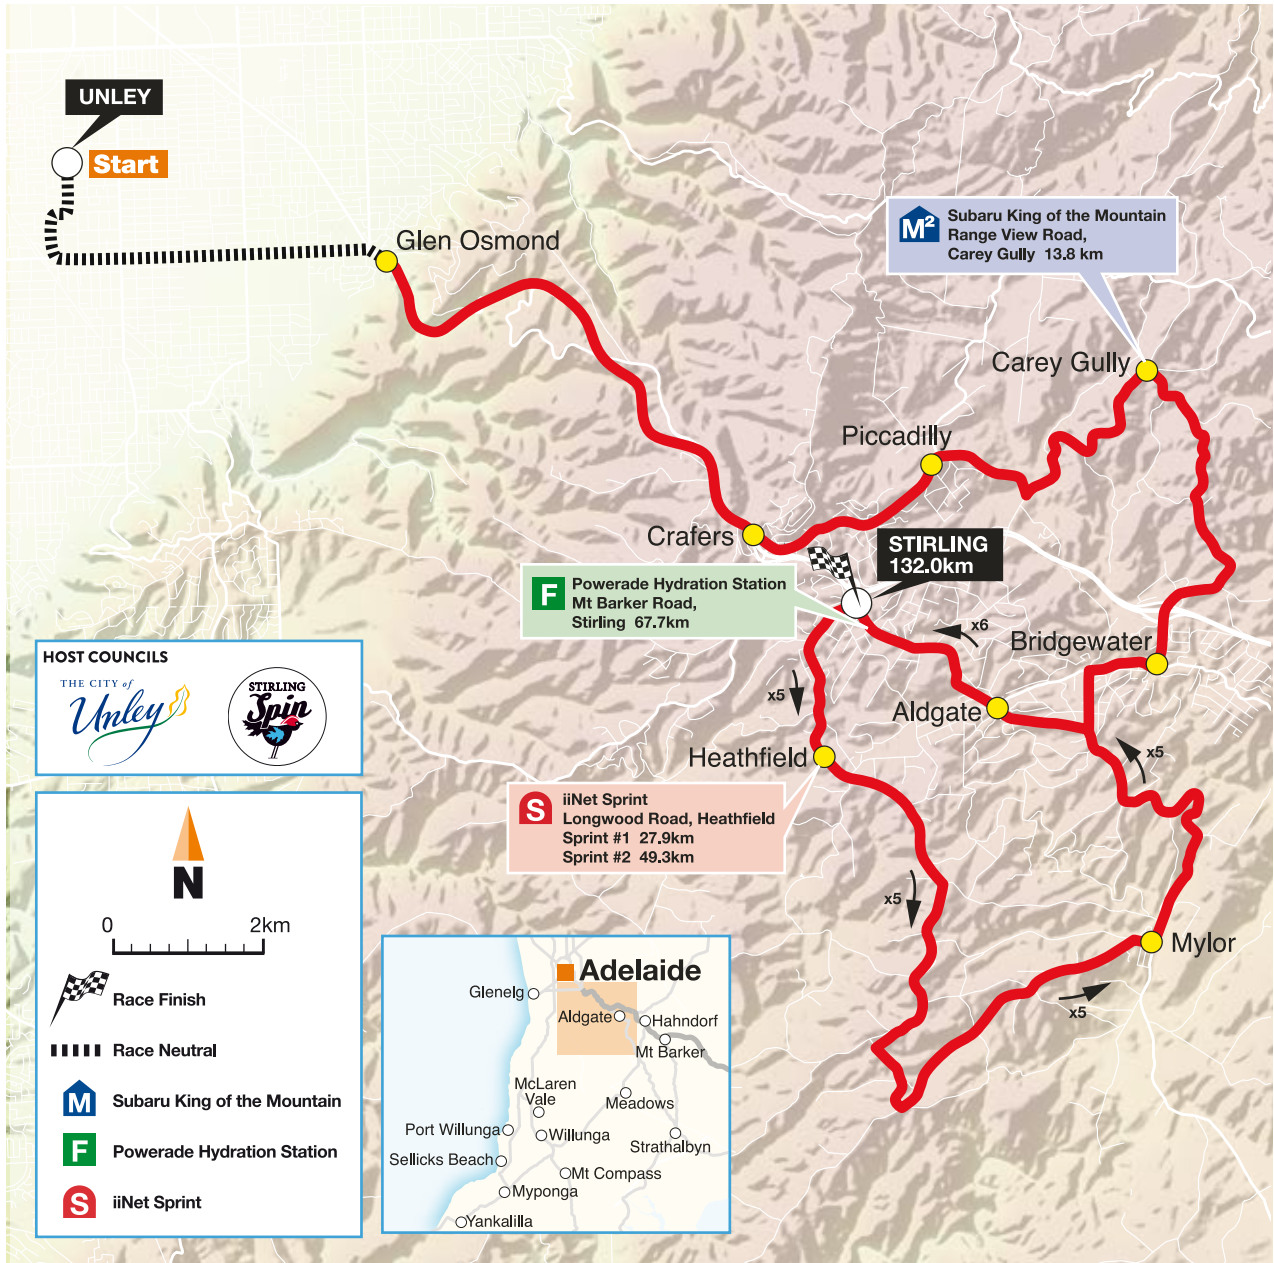

STAGE 2

WEDNESDAY
20 JANUARY
2016

DISTANCE
132KM

START
UNLEY
11:00AM

FINISH
STIRLING
2:33PM APPROX

UICI WorldTour Event

tourdownunder.com.au

STAGE 2 - PROFILE

STAGE 2 - FINAL 3KM PROFILE