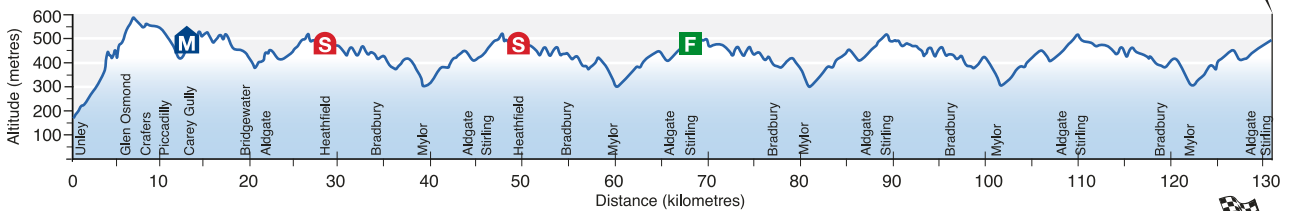

STAGE 2

WEDNESDAY
20 JANUARY
2016

DISTANCE
132KM

START
UNLEY
11:00AM

FINISH
STIRLING
2:33PM APPROX

UICI WorldTour Event

tourdownunder.com.au

STAGE 2 - PROFILE

STAGE 2 - FINAL 3KM PROFILE