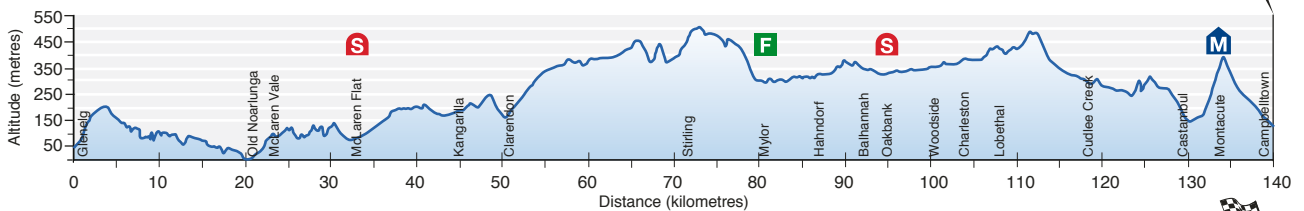

THOMAS FOODS STAGE 3

UCI WorldTour Event

tourdownunder.com.au

**THURSDAY
21 JANUARY**

2016

**DISTANCE
139KM**

**START
GLENELG
11:00AM**

**FINISH
CAMPBELLTOWN
2:44PM APPROX**

THOMAS FOODS STAGE 3 - PROFILE

THOMAS FOODS STAGE 3 - FINAL 3KM PROFILE