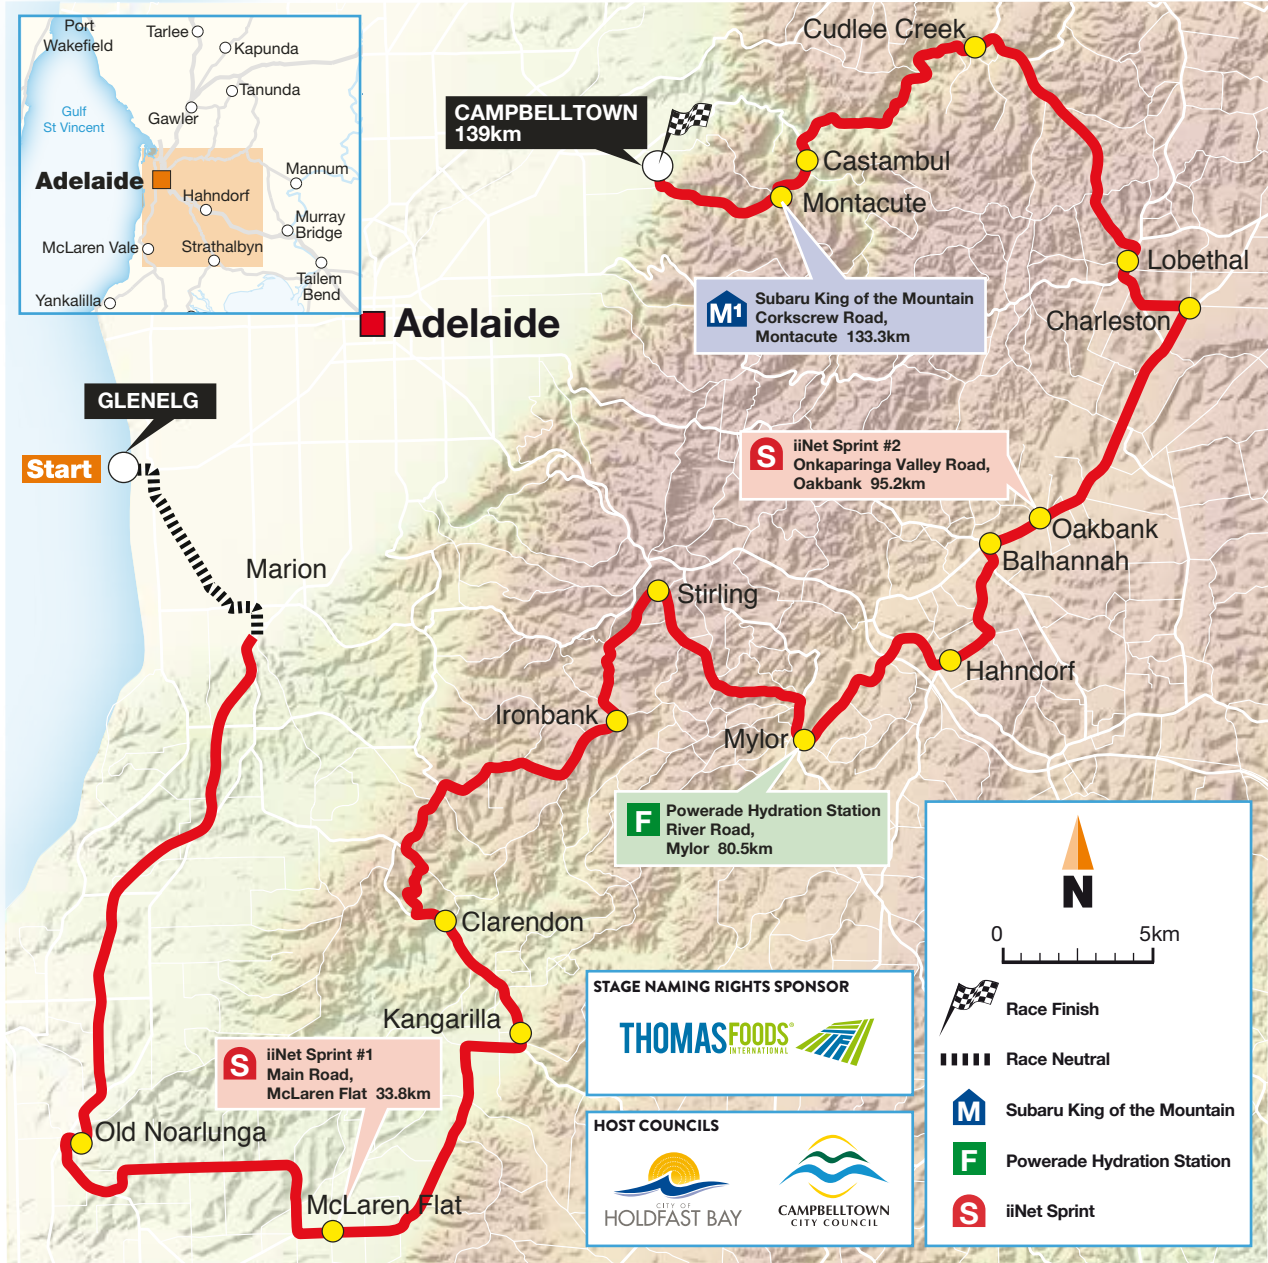

THOMAS FOODS STAGE 3

UCI WorldTour Event

tourdownunder.com.au

**THURSDAY
21 JANUARY**

2016

**DISTANCE
139KM**

**START
GLENELG
11:00AM**

**FINISH
CAMPBELLTOWN
2:44PM APPROX**

THOMAS FOODS STAGE 3 - PROFILE

THOMAS FOODS STAGE 3 - FINAL 3KM PROFILE