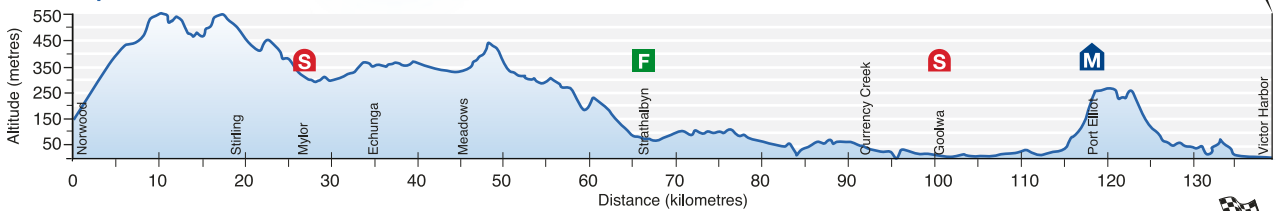

# Bupa STAGE 4

FRIDAY  
22 JANUARY  
2016

DISTANCE  
138KM

START  
NORWOOD  
11:30AM

FINISH  
VICTOR HARBOR  
3:06PM APPROX

Bupa STAGE 4 - PROFILE

Bupa STAGE 4 - FINAL 3KM PROFILE