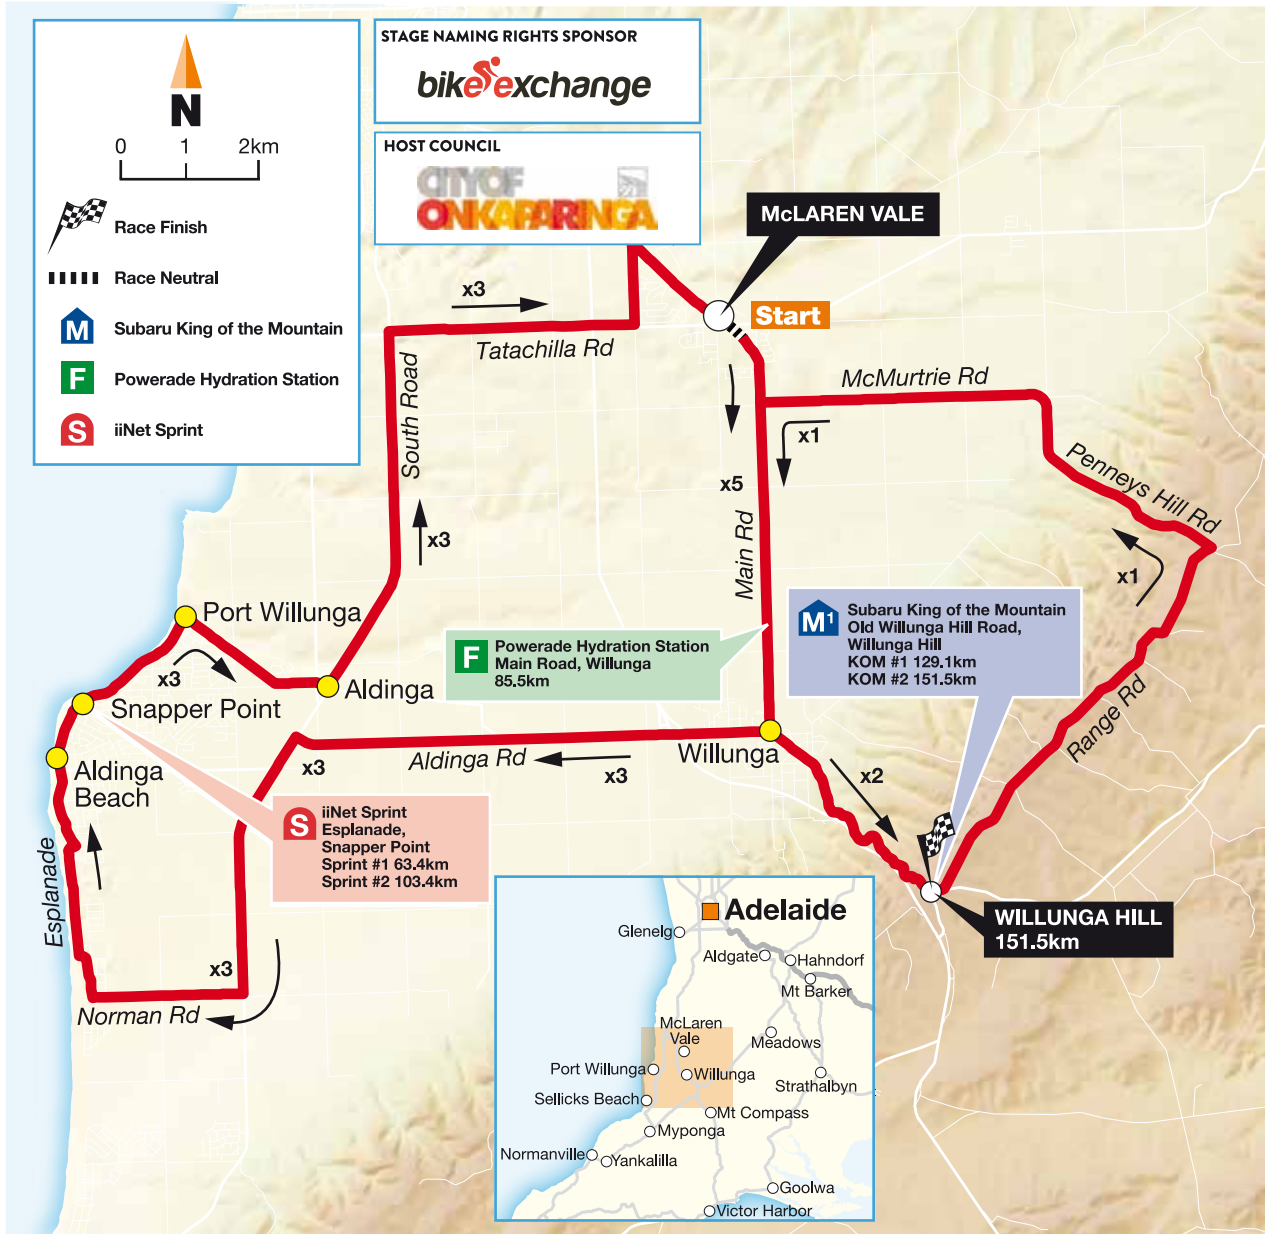

BikeExchange STAGE 5

UCI WorldTour Event

tourdownunder.com.au

SATURDAY
23 JANUARY
2016

DISTANCE
151.5KM

START
McLAREN VALE
11:10AM

FINISH
WILLUNGA HILL
3:02 APPROX

STAGE 5 - PROFILE

STAGE 5 - FINAL 3KM PROFILE