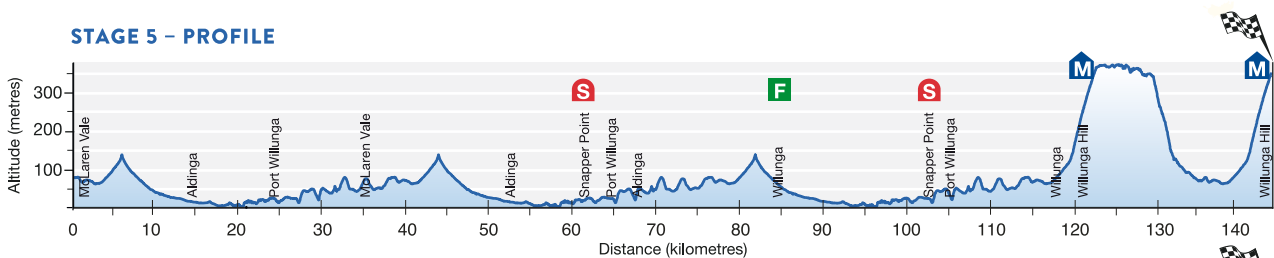

BikeExchange STAGE 5

UCI WorldTour Event

tourdownunder.com.au

SATURDAY
23 JANUARY
2016

DISTANCE
151.5KM

START
McLAREN VALE
11:10AM

FINISH
WILLUNGA HILL
3:02 APPROX

STAGE 5 - PROFILE

STAGE 5 - FINAL 3KM PROFILE