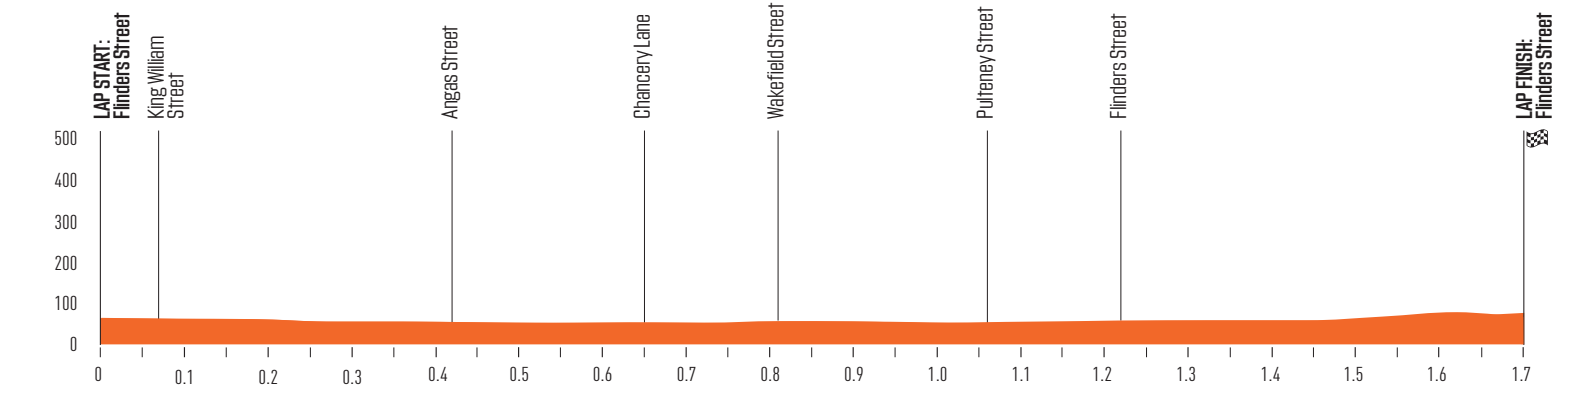

CITY OF ADELAIDE  
TOUR VILLAGE  
Victoria Square /  
Tarnanyangga

**P** Prime

STAGE NAMING RIGHTS  
**SCHWALBE**

HOST  
**CITY OF ADELAIDE**

Total Climbing Per Lap: 30m  
Maximum Elevation: 78m

30 laps x 1.7km circuit: 51.0km

LAP START:  
Flinders Street

LAP FINISH:  
Flinders Street